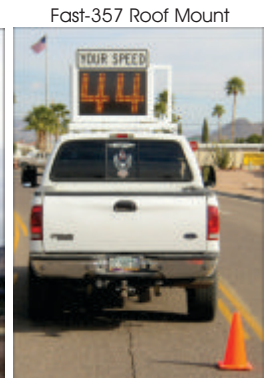

Fast-350 School Zone

Fast-357 Roof Mount

Options:

- Solar Panels, 85W typical, with mounting bracket
- Data Collection
- Various Timing Options are available
- Violator alerts*
  - "SLOW DOWN"
  - Red-Blue Flashing Bars
  - White LED Flashing Strobe