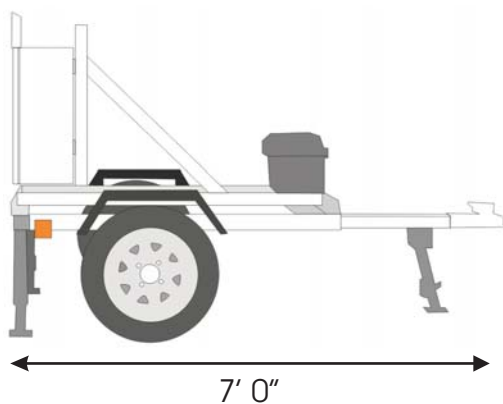

The SpeedScout™ includes the full matrix display, weatherproof enclosure and the single directional radar unit so only the oncoming vehicle speed is displayed. Options include trailer assembly, changeable speed limit sign (as shown) with fold back mount, internal smart float battery charger, and controls for setting a high speed cut-off, directional arrows, and flashing LED display violator alert.

RU2 SpeedScout™

Radar Speed Display Trailer

Standard Features:

- Single directional K-band radar unit
- 12" Amber AllnGaP LED display characters
- Display protected by 3/16" GE Lexan® with a smoked, non-glare finish
- Automatic intensity adjustment to ambient light conditions
- One (1) Deep Cycle Marine battery
- External Charger
- Single cycle ON/OFF clock
- Flashing Digit Violator Alert
- Directional Traffic Arrow Patterns
- Minimum Display Speed / High Speed Cut-off
- Unit defaults to last settings upon power up

Construction:

- 2" angle iron frame
- White polyester powder coat finish over high zinc epoxy primer
- (3) Stabilizer jacks with a 750 lb capacity each. Capable of raising the trailer up to 8" from normal height
- 4.80 x 8 ST tires on 4 lug automotive type hubs
- 2" Class II ball coupler
- Full 7" wide, 14 gauge steel fenders
- 600 lb rated axle
- Leaf spring suspension
- Taper roller bearings
- Curb Weight: 300 lbs