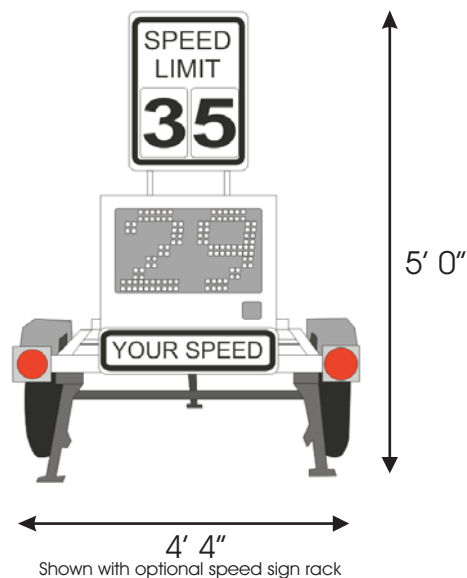

Construction:

- 2" angle iron frame
- White polyester powder coat finish over high zinc epoxy primer
- (3) Stabilizer jacks with a 750 lb capacity each. Capable of raising the trailer up to 8" from normal height
- 4.80 x 8 ST tires on 4 lug automotive type hubs
- 2" Class II ball coupler
- Full 7" wide, 14 gauge steel fenders
- 600 lb rated axle
- Leaf spring suspension
- Taper roller bearings
- Curb Weight: 300 lbs