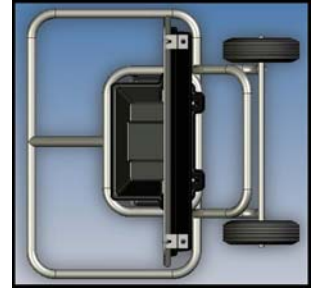

Options

Violator alerts*

- "SLOW"
- Red-Blue Flashing Bars
- White LED Flashing Strobe

Technical specifications are subject to change without notice.

WARRANTY: RU2 Systems warrants the SpeedBoss against defects in materials & workmanship for a period of Two years. Warranty excludes finish, wear & tear items (fires, etc.), physical damage from acts of nature, misuse, neglect or vandalism. RU2 will ship out, ground service, repaired or replacement parts within five business days of receipt. On-site labor is not included. Warranty is not transferable without prior authorization.