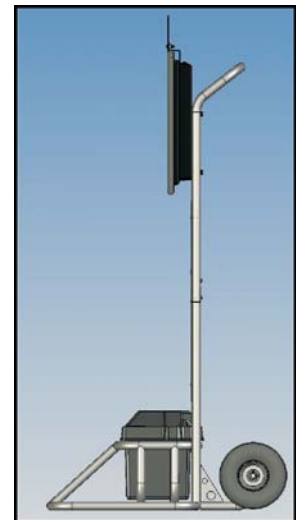

RU2 SpeedBoss-SZ

Radar Speed Display Dolly

Standard Features

- Tubular steel frame
- K-Band Directional Radar
- MUTCD conforming speed limit sign
- 0, 2 & 3 number overlay placards
- Powder coat finish over high-zinc epoxy primer
  - Choice of Appliance White or Hazard Yellow
- Height 59.2" x Width 22.25" x Depth 28.3"
- 94 Lbs. curb weight
- Two (2) year warranty*
  - The SpeedBoss-SZ was designed for educational environments and is not intended for lengthy unattended outdoor use.

Power

- Battery 1 x 12VDC group 24 deep cycle marine battery*
  - 75 A/Hrs (7-10 days service) mounted in marine battery box
  - Customer provided battery
- Charger: 6A external floating charger
- Timer Single cycle 24 Hour ON/OFF timer

Display Features

- 12" full graphic characters visible up to 750'
- Displays speeds from **ONE (1) MPH/KPH** upward
- Voltage check
- Automatic intensity adjustment to ambient light
- Directional K-Band radar mounted in display
- Radar sensitivity user programmable, 5 levels
- Flashing digit violator alert
- Amber LED traffic management arrows
- High/low speed programmable blanking
- 3/16" tinted, non-glare GE Lexan®
- Sports mode
- KPH & MPH selectable
- Built in diagnostics

Options

- Flashing Red LED "SLOW" violator alert
- Flashing LED "Red/Blue" lite-bar violator alert

WARRANTY:

RU2 Systems warrants the SpeedBoss-SZ for Two (2) Years including all electronics and the Radar Device. On-site labor is not included, however parts are repaired within five business days of receipt, and include ground-shipping expenses. Warranty does not include physical damage from misuse or vandalism.