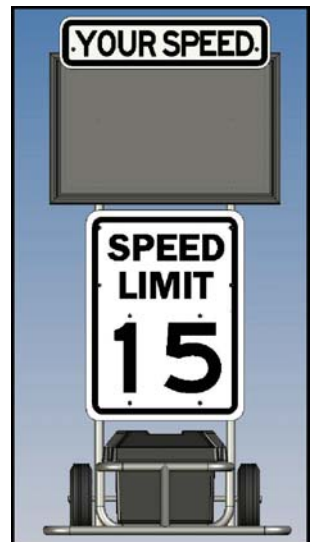

RU2 SpeedBoss-SZ™

Radar Speed Display Dolly

Standard Features

- Tubular steel frame
- K-Band Directional Radar
- MUTCD conforming speed limit sign
- 0, 2 & 3 number overlay placards
- Powder coat finish over high-zinc epoxy primer
  - Choice of Appliance White or Hazard Yellow
- Height 60.5" x Width 22.25" x Depth 31.5"
- 94 Lbs. curb weight
- Two (2) year warranty*

* **The SpeedBoss was designed for unattended daily use but not is not intended for harsh weather applications.**

Power

- Battery 1 x 12VDC group 24 deep cycle marine battery*
  75 A/Hrs (7-10 days service) mounted in marine battery box
  - **Customer provided battery**
- Charger: 6A external floating charger
- Timer Single cycle 24 Hour ON/OFF timer

Display Features

- 12" full graphic characters visible up to 750'
- Displays speeds from **ONE (1) MPH/KPH** upward
- Voltage check
- Automatic intensity adjustment to ambient light
- Directional K-Band radar mounted in display
- Radar sensitivity user programmable, 5 levels
- Flashing digit violator alert
- Amber LED traffic management arrows
- High/low speed programmable blanking
- 3/16" tinted, non-glare GE Lexan®
- Sports mode
- KPH & MPH selectable
- Built in diagnostics

Options

Violator alerts*

- "SLOW"
- Red-Blue Flashing Bars
- White LED Flashing Strobe

Technical specifications are subject to change without notice.

WARRANTY: RU2 Systems warrants the SpeedBoss against defects in materials & workmanship for a period of Two years. Warranty excludes finish, wear & tear items (fires, etc.), physical damage from acts of nature, misuse, neglect or vandalism. RU2 will ship out, ground service, repaired or replacement parts within five business days of receipt. On-site labor is not included. Warranty is not transferable without prior authorization.