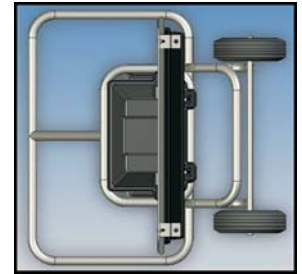

Options

- Flashing Red LED "SLOW" violator alert
- Flashing LED "Red/Blue" lite-bar violator alert

WARRANTY:

RU2 Systems warrants the SpeedBoss-SZ for Two (2) Years including all electronics and the Radar Device. On-site labor is not included, however parts are repaired within five business days of receipt, and include ground-shipping expenses. Warranty does not include physical damage from misuse or vandalism.