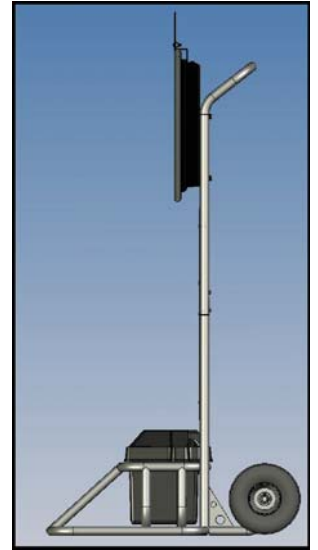

RU2 SpeedBoss-SZ™

Radar Speed Display Dolly

Standard Features

- Tubular steel frame
- K-Band Directional Radar
- MUTCD conforming speed limit sign
- 0, 2 & 3 number overlay placards
- Powder coat finish over high-zinc epoxy primer
  - Choice of Appliance White or Hazard Yellow
- Height 60.5" x Width 22.25" x Depth 31.5"
- 94 Lbs. curb weight
- Two (2) year warranty*

* **The SpeedBoss was designed for unattended daily use but not is not intended for harsh weather applications.**

Power

- Battery 1 x 12VDC group 24 deep cycle marine battery*
  75 A/Hrs (7-10 days service) mounted in marine battery box
  - **Customer provided battery**
- Charger: 6A external floating charger
- Timer Single cycle 24 Hour ON/OFF timer

Display Features

- 12" full graphic characters visible up to 750'
- Displays speeds from **ONE (1) MPH/KPH** upward
- Voltage check
- Automatic intensity adjustment to ambient light
- Directional K-Band radar mounted in display
- Radar sensitivity user programmable, 5 levels
- Flashing digit violator alert
- Amber LED traffic management arrows
- High/low speed programmable blanking
- 3/16" tinted, non-glare GE Lexan®
- Sports mode
- KPH & MPH selectable
- Built in diagnostics

Options

Violator alerts*

- "SLOW"
- Red-Blue Flashing Bars
- White LED Flashing Strobe

Technical specifications are subject to change without notice.

WARRANTY: RU2 Systems warrants the SpeedBoss against defects in materials & workmanship for a period of Two years. Warranty excludes finish, wear & tear items (fires, etc.), physical damage from acts of nature, misuse, neglect or vandalism. RU2 will ship out, ground service, repaired or replacement parts within five business days of receipt. On-site labor is not included. Warranty is not transferable without prior authorization.