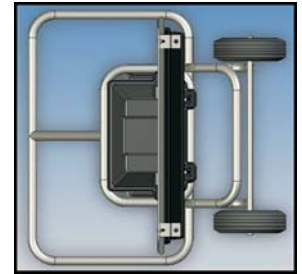

Options

- Flashing Red LED "SLOW" violator alert
- Flashing LED "Red/Blue" lite-bar violator alert

WARRANTY:

RU2 Systems warrants the SpeedBoss for Two (2) Years including all electronics and the Radar Device. On-site labor is not included, however parts are repaired within five business days of receipt, and include ground-shipping expenses. Warranty does not include physical damage from misuse or vandalism.