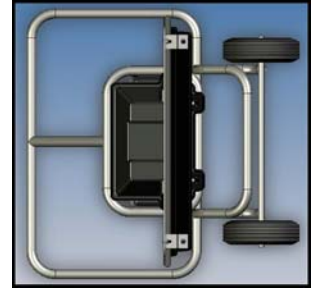

### Standard Features

- Tubular steel frame
  - K-Band Directional Radar
  - MUTCD conforming speed limit sign
  - 0, 2 & 3 number overlay placards
  - Powder coat finish over high-zinc epoxy primer
    - Choice of Appliance White or Hazard Yellow
  - Height 60.5" x Width 22.25" x Depth 31.5"
  - 94 Lbs. curb weight
  - Two (2) year warranty\*
- \* **The SpeedBoss was designed for warehouse and distribution center service and is not intended for extended outdoor use.**