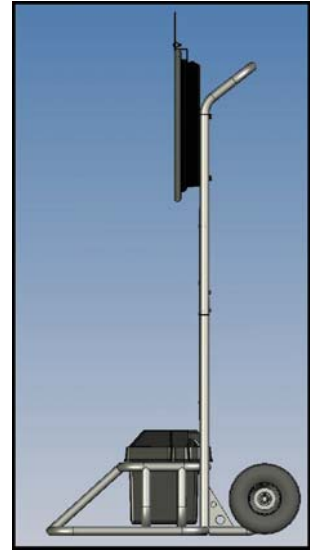

Power

- Battery 1 x 12VDC group 24 deep cycle marine battery*
  75 A/Hrs (7-10 days service) mounted in marine battery box
  - **Customer provided battery**
- Charger: 6A external floating charger
- Timer Single cycle 24 Hour ON/OFF timer

Display Features

- 12" full graphic characters visible up to 750'
- Displays speeds from **ONE (1) MPH/KPH** upward
- Voltage check
- Automatic intensity adjustment to ambient light
- Directional K-Band radar mounted in display
- Radar sensitivity user programmable, 5 levels
- Flashing digit violator alert
- Amber LED traffic management arrows
- High/low speed programmable blanking
- 3/16" tinted, non-glare GE Lexan®
- Sports mode
- KPH & MPH selectable
- Built in diagnostics