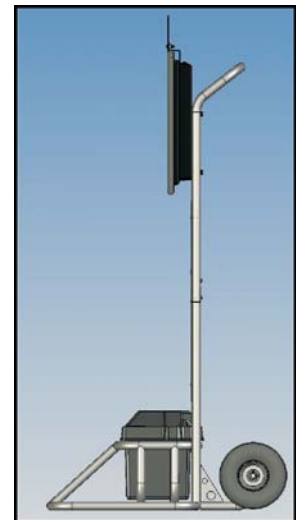

RU2 SpeedBoss

Radar Speed Display Dolly

Standard Features

- Tubular steel frame
- K-Band Directional Radar
- MUTCD conforming speed limit sign
- 0, 2 & 3 number overlay placards
- Powder coat finish over high-zinc epoxy primer
  - Choice of Appliance White or Hazard Yellow
- Height 59.2" x Width 22.25" x Depth 28.3"
- 94 Lbs. curb weight
- Two (2) year warranty*
  - The SpeedBoss was designed for warehouse and distribution center service and is not intended for extended outdoor use.

Power

- Battery 1 x 12VDC group 24 deep cycle marine battery*
  - 75 A/Hrs (7-10 days service) mounted in marine battery box
  - Customer provided battery
- Charger: 6A external floating charger
- Timer Single cycle 24 Hour ON/OFF timer

Display Features

- 12" full graphic characters visible up to 750'
- Displays speeds from **ONE (1) MPH/KPH** upward
- Voltage check
- Automatic intensity adjustment to ambient light
- Directional K-Band radar mounted in display
- Radar sensitivity user programmable, 5 levels
- Flashing digit violator alert
- Amber LED traffic management arrows
- High/low speed programmable blanking
- 3/16" tinted, non-glare GE Lexan®
- Sports mode
- KPH & MPH selectable
- Built in diagnostics

Options

- Flashing Red LED "SLOW" violator alert
- Flashing LED "Red/Blue" lite-bar violator alert

WARRANTY:

RU2 Systems warrants the SpeedBoss for Two (2) Years including all electronics and the Radar Device. On-site labor is not included, however parts are repaired within five business days of receipt, and include ground-shipping expenses. Warranty does not include physical damage from misuse or vandalism.