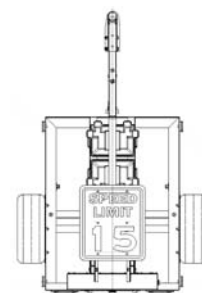

WARRANTY:

RU2 Systems warrants their LED Displays and Trailers for Five Years. The Radar Gun is warranted for Two years. On-site labor is not included. However, parts are repaired within five business days of receipt, and include ground-shipping expenses. Warranty does not include physical damage from misuse or vandalism.

RU2 Systems, Inc.

4840 E. Jasmine St., Suite 102
Mesa, AZ 85205

[P] 480-982-2107 [F] 480-982-5237

Toll Free 877-982-2107

www.ru2systems.com