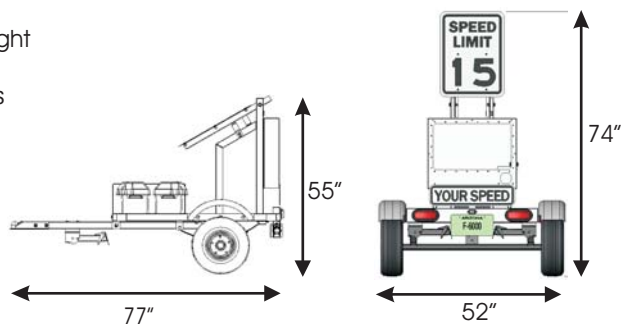

Power

- Battery(s) 1 x 12VDC group 24 deep cycle marine battery*
  75 A/Hrs (7-10 days service) mounted in marine battery box
- Charger: 6A external floating charger
- Timer Single cycle 24 Hour ON/OFF timer
  * Up to two batteries total

Display Features

- 12" full graphic characters visible up to 750'
- Voltage check
- Automatic intensity adjustment to ambient light
- Directional K-Band radar mounted in display
- Radar sensitivity user programmable, 5 levels
- Flashing digit violator alert
- Amber LED traffic management arrows
- High/low speed programmable blanking
- Dark mode data collection
- 3/16" tinted, non-glare GE Lexan®
- Sports mode
- KPH & MPH selectable
- Built in diagnostics

Options

- Flashing Red LED "SLOW" violator alert
- Flashing LED "Red/Blue" lite-bar violator alert
- Trailer cover generic / Trailer cover marine grade custom fit
- Locking lug nuts
- Ball receiver lock
- Traffic Count Statistics Package with flash card utilizing free flow method (added cost for storage box)
- Spare tire with mounting kit

WARRANTY:

RU2 Systems warrants their LED Displays and Trailers for Five Years. The Radar Gun is warranted for Two years. On-site labor is not included. However, parts are repaired within five business days of receipt, and include ground-shipping expenses. Warranty does not include physical damage from misuse or vandalism.

RU2 Systems, Inc.

4840 E. Jasmine St., Suite 102
Mesa, AZ 85205

[P] 480-982-2107 [F] 480-982-5237

Toll Free 877-982-2107

www.ru2systems.com