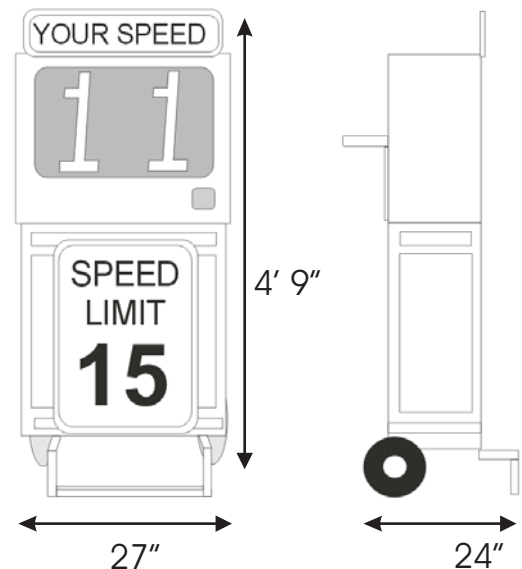

Radar Speed Display Dolly

Standard Features:

- Single directional K-band radar unit
- 12" Amber AllnGaP LED display characters
- Display protected by 3/16" GE Lexan® with a smoked, non-glare finish
- Automatic intensity adjustment to ambient light conditions
- 18" x 24" speed limit sign with digit overlays for 10 - 35 MPH
- Your choice of "Your Speed" or "School Zone" sign
- One (1) 35 A/hr AGM battery
- Internal "smart" floating charger
- Single cycle ON/OFF clock
- Flashing Digit Violator Alert
- Minimum Display Speed / High Speed Cut-off
- Unit defaults to last settings upon power up
- Wheel lock

Construction:

- 1" square steel tubing frame
- White polyester powder coat finish over high zinc epoxy primer
- Weight: 130 lbs

Options Available:

- Data acquisition package for counting and clocking oncoming vehicles
- Violator Alerts: Flashing Red and Blue LED's and/or "SLOW" message in Red LED's