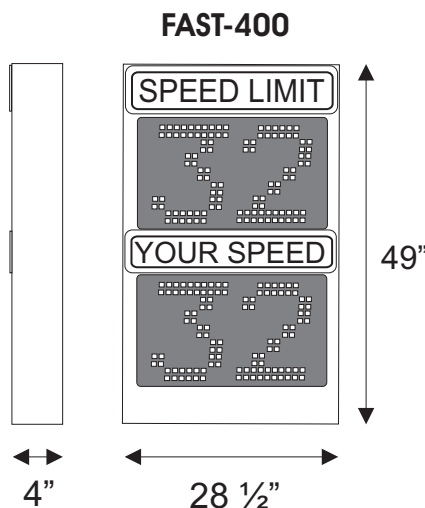

RU2 Systems, Inc.

Radars Speed Display Signs Manufacturing & Sales

RU2 Fast 400

Over-Under Pole Mount Radar Speed Display Signs

End the Confusion! End the Debate!

The RU2 Fast 400 is an over/under sign that has a changeable speed limit as well as the oncoming vehicle speed display. This 12" character sign is ideal for school zones, construction zones or residential streets where the speed limit changes on a regular basis. In addition, several Violator Alerts are available including an embedded "SLOW" message and our flashing Red/Blue bars, particularly effective at night.

Casework:

- 1/8" thick welded aluminum construction, rear access panel to critical components
- White powder coat paint inside and out - custom colors available
- All stainless steel hardware
- "YOUR SPEED" and "SPEED LIMIT" signs included (MUTCD compliant)
- GE Lexan® shielding with a smoked, non-glare finish for easy readability even in direct sunlight
- Universal mounting brackets included – please specify application

Options:

- Solar Panel, 80 - 220W, with mounting bracket
- Various timing scenarios available
- Violator alerts*
 - ▶ "SLOW"
 - ▶ Red-Blue Flashing Bars
 - ▶ White or Yellow LED strobe

SLOW

Red/Blues

* Violator alerts may be set in 1 MPH increments in any order of hierarchy or individually disabled.