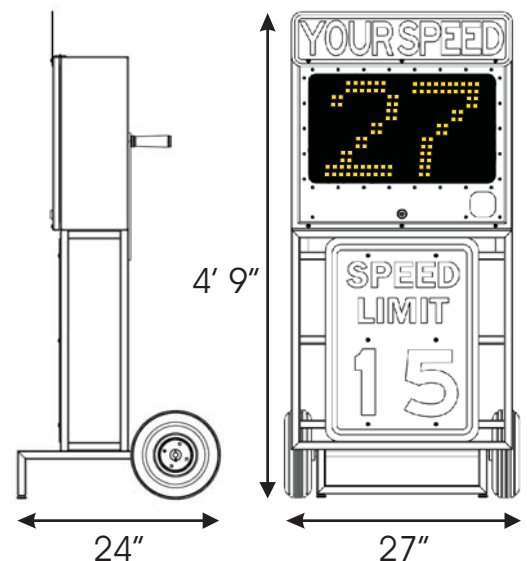

RU2 Fast 500

Radar Speed Display Dolly

Standard Features:

- Single directional K-band radar unit
- 12" Amber AllnGaP LED display characters
- Display protected by 3/16" GE Lexan® with a smoked, non-glare finish
- Automatic intensity adjustment to ambient light conditions
- 18" x 24" speed limit sign with digit overlays for 10 - 35 MPH
- Your choice of "Your Speed" or "School Zone" sign
- One (1) 35 A/hr AGM battery
- Internal "smart" floating charger
- Single cycle ON/OFF clock
- Flashing Digit Violator Alert
- Minimum Display Speed / High Speed Cut-off
- Unit defaults to last settings upon power up
- Wheel lock

Construction:

- 1" square steel tubing frame
- White polyester powder coat finish over high zinc epoxy primer
- Weight: 130 lbs

Options:

- Data Collection
- Violator alerts*
  - "SLOW"
  - Red-Blue Flashing Bars
  - White LED Flashing Strobe

SLOW

Red/Blues

Technical specifications are subject to change without notice.

WARRANTY:

RU2 Systems warrants their LED Displays for Five Years. The Radar Gun is warranted for Two years. On-site labor is not included. However, parts are repaired within five business days of receipt, and include ground-shipping expenses. Warranty does not include physical damage from misuse or vandalism.

RU2 Systems, Inc.
2631 N. Ogden Road
Mesa, AZ 85215

[P] 480-982-2107 [F] 480-982-5237
Toll Free 877-982-2107
www.ru2systems.com